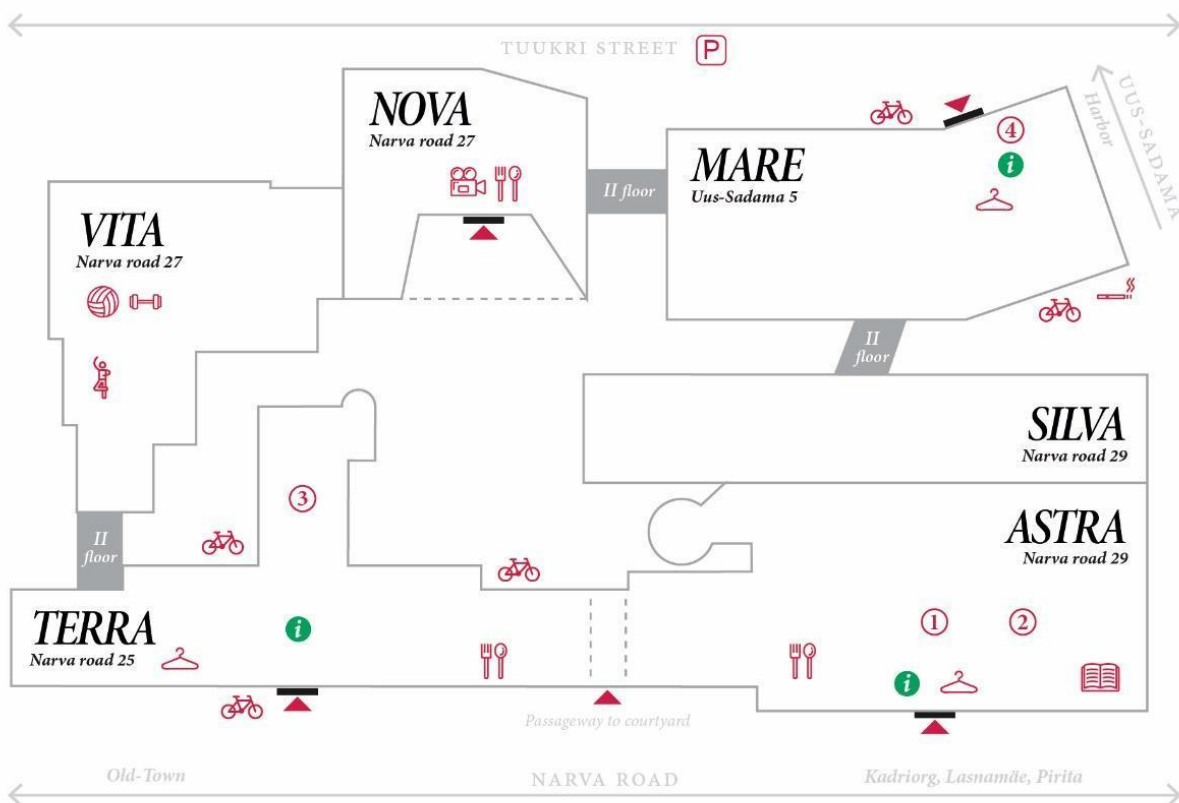

We are located in the centre of Tallinn, next to Kadriorg Park and the Tallinn bay. A strip of land next to Narva Road contains most of our educational, research and creative activities. Only a few areas of study are located outside the main campus. [See how to get here.](#)

The main event takes place in Mare building, but you can access the event from either building (see the campus map below). The rooms will be specified and signs put up before the event - if you enter any of the mentioned buildings, it will be impossible to miss the conference.

TALLINN UNIVERSITY CAMPUS

Parking lot	Bicycle parking	Cafeteria / Cafe	Sports hall	GYM
Researchers Forum	Auditorium Maximum	The Assembly Hall	Tallinn auditorium	Smoking corner
Cloakroom	Black box	Cinema	Library	Information desk

Wifi

You will be able to access the free network connection called TLU in Tallinn University campus. Most of the cafes in town have free internet connection. All the hotel rooms also have Wifi. You can also use your institute's eduroam account at Tallinn University.

This project has received funding from the European Union's HORIZON-RIA HORIZON Research and Innovation Actions under Grant Agreement No. 101095106.